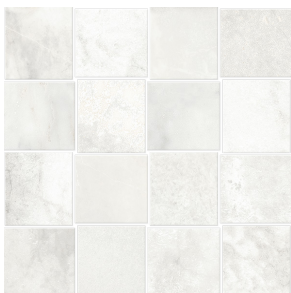

FOREVER COLLECTION

MALINE TILE
ELEVATE YOUR SHOWROOM

malinetile.com

FOREVER

Stock Sizes

4"x12"

12"x24"

12"x12"

24"x24"

Opus Mosaic

Deco

Colors

Aurelia

Domitia

Fulvia

Zenobia

Deco Danum

Deco Petra

Deco Valentia

Aurelia & Zenobia | 4"x12" & 12"x12"

Aurelia | 24"x24"

FOREVER

Technical Characteristics

Material	Finish	Thickness	Application	Frost Resistance	Shade Variation	Rectified
Glazed Porcelain	Matte	10mm	Interior/ Exterior	Yes	V3	Yes