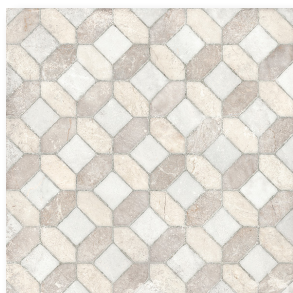

FOREVER COLLECTION

MALINE TILE
ELEVATE YOUR SHOWROOM

malinetile.com

FOREVER

Stock Sizes

4"x12"

12"x24"

12"x12"

24"x24"

Opus Mosaic

Deco

Colors

Aurelia

Domitia

Fulvia

Zenobia

Deco Danum

Deco Petra

Deco Valentia

Aurelia & Zenobia | 4"x12" & 12"x12"

Aurelia | 24"x24"

FOREVER

Technical Characteristics

Material	Finish	Thickness	Application	Frost Resistance	Shade Variation	Rectified
Glazed Porcelain	Matte	10mm	Interior/ Exterior	Yes	V3	Yes