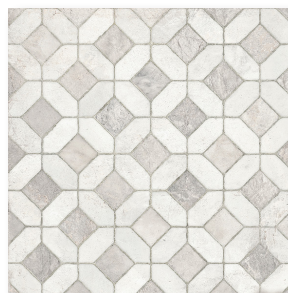

FOREVER COLLECTION

MALINE TILE
ELEVATE YOUR SHOWROOM

malinetile.com

FOREVER

Stock Sizes

4"x12"

12"x24"

12"x12"

24"x24"

Opus Mosaic

Deco

Colors

Aurelia

Domitia

Fulvia

Zenobia

Deco Danum

Deco Petra

Deco Valentia

Aurelia & Zenobia | 4"x12" & 12"x12"

Aurelia | 24"x24"

FOREVER

Technical Characteristics

Material	Finish	Thickness	Application	Frost Resistance	Shade Variation	Rectified
Glazed Porcelain	Matte	10mm	Interior/ Exterior	Yes	V3	Yes